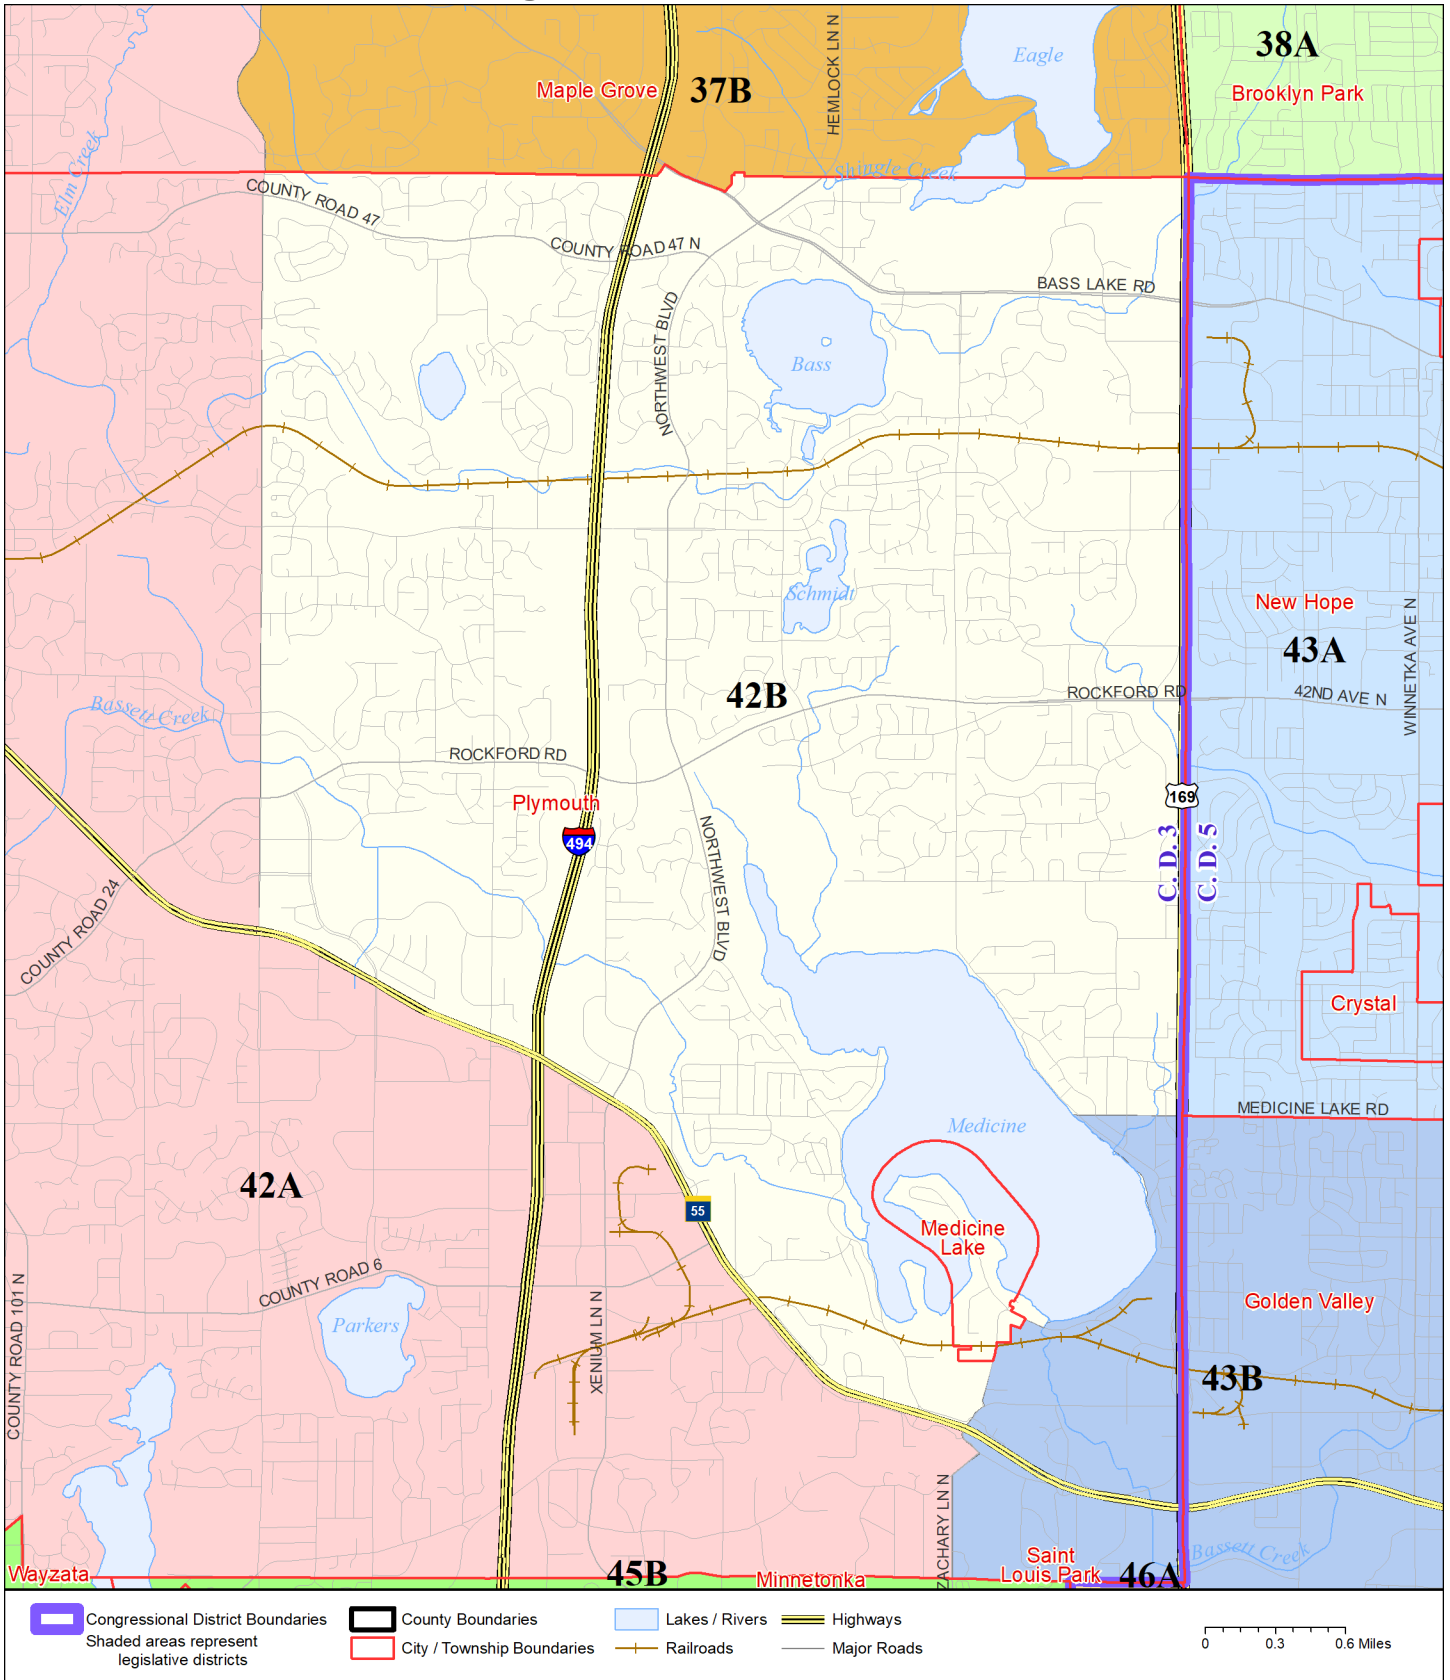

Legislative District 42B

Published by Office of the Minnesota Secretary of State, Elections Division. Current as of February 2022. Look up districts & polling places at <https://pollfinder.sos.state.mn.us>

About this map

This map shows the Congressional and Legislative Districts ordered by the Special Redistricting Panel in the matter of *Wattson, et al. v. Simon, et al*, No. A21-0243 and A21-0546, on February 15, 2022, as modified by 2022 Session Laws Chapter 92, as corrected under *Minnesota Statutes* 2.91, subd. 2, or as adjusted under *Minnesota Statutes* 204B.146, subd. 3. Boundaries from LCC-GIS derived from U.S. Census. Road data is from Mn/DOT and U.S. Census (Statewide) and NCompass (Metro). Rail data is from Mn/DOT. Water data is from MN DNR.

District Description

Territory of Minnesota Legislative District 42B:

- This area in Hennepin County:
 - Medicine Lake
 - These precincts in Plymouth:
 - PLYMOUTH W-1 P-03
 - PLYMOUTH W-1 P-05
 - PLYMOUTH W-3 P-11
 - PLYMOUTH W-3 P-12
 - PLYMOUTH W-3 P-13
 - PLYMOUTH W-3 P-14
 - PLYMOUTH W-4 P-17
 - PLYMOUTH W-4 P-18
 - PLYMOUTH W-4 P-19
 - PLYMOUTH W-4 P-20
 - PLYMOUTH W-4 P-21